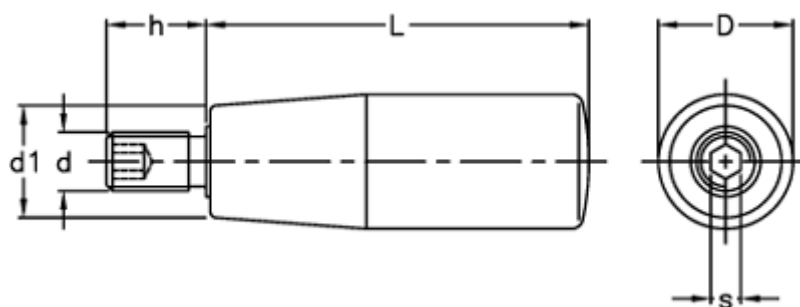

Data Sheet

Article number: 2304023301

Description: E+G Revolving handle
I.301/65+x-M8

Measures

D	= 23
d1	= 19
d 6g	= M8
h	= 15
L	= 65
s	= 4